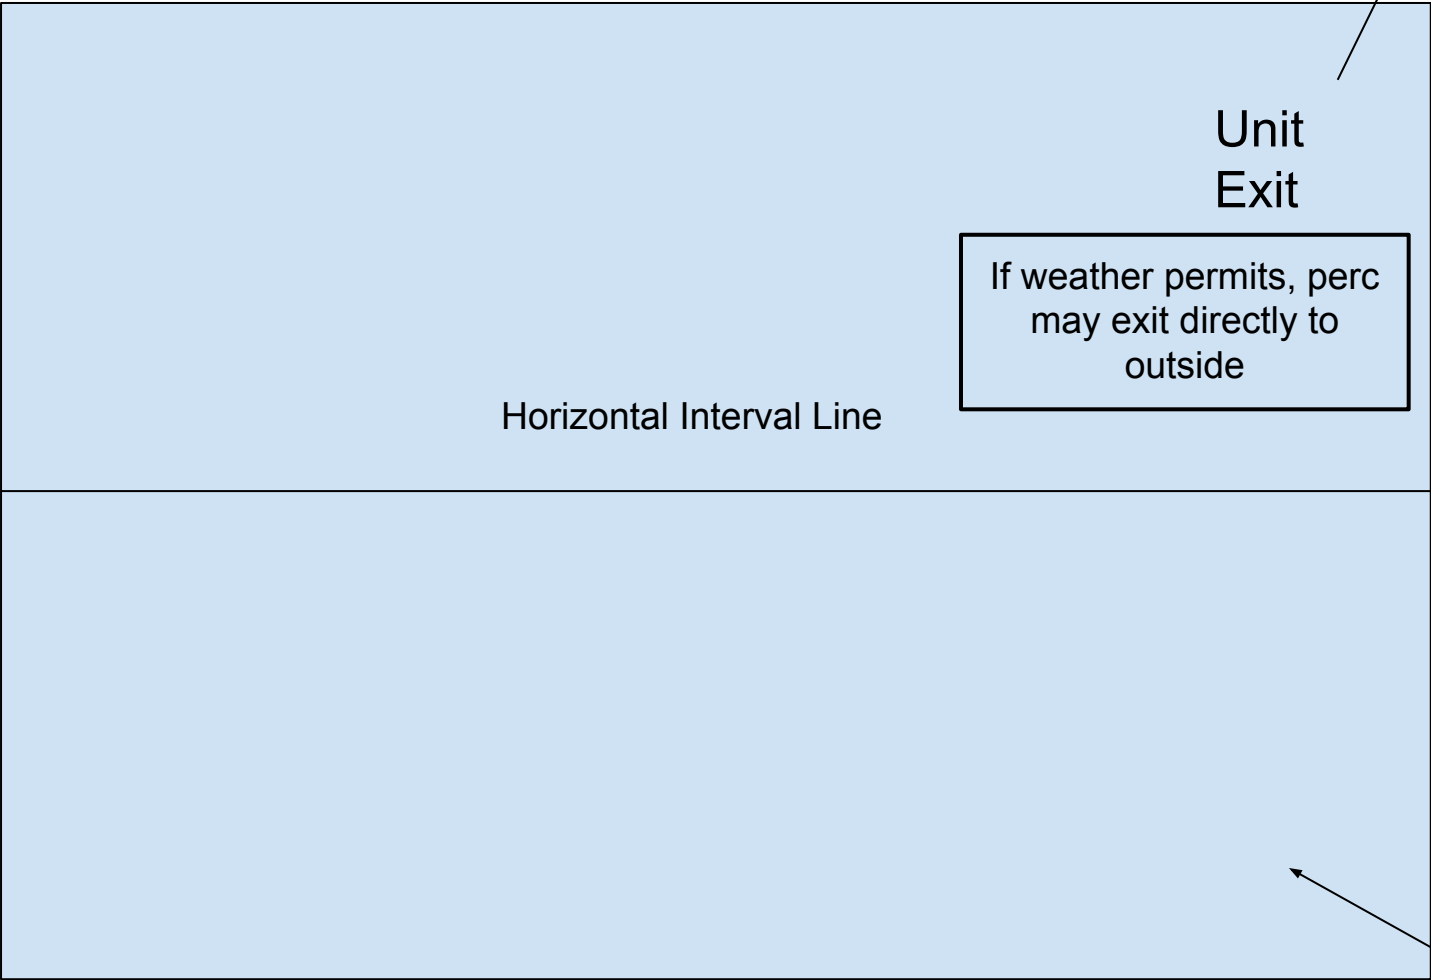

**Gateway TRWEA - PERC GYM FLOW**

**Student/Performer Seating**

Spectator Entrance

Unit Exit

If weather permits, perc may exit directly to outside

Horizontal Interval Line

Sound Table

Spectator Seating

Spectator Entrance

Spectator Seating

Unit Entrance