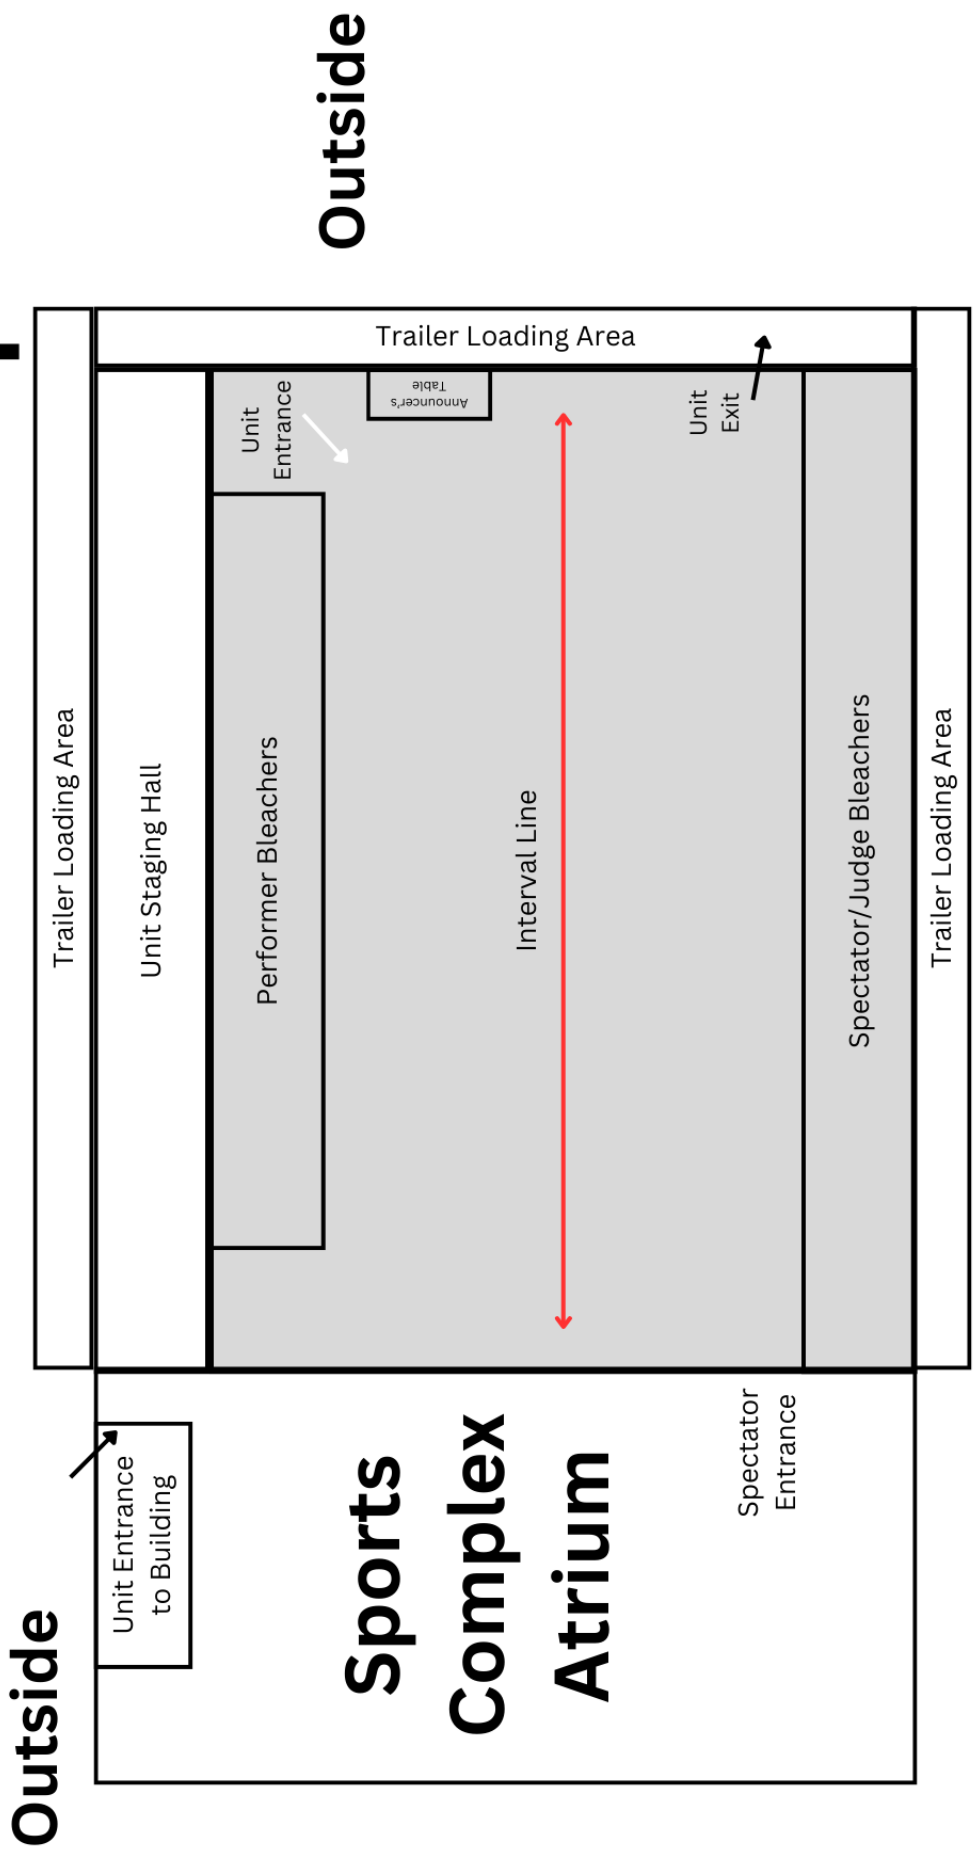

Percussion Flow Map

Outside

Outside

**Sports
Complex
Atrium**

Spectator
Entrance

Trailer Loading Area

Unit Staging Hall

Performer Bleachers

Interval Line

Trailer Loading Area

Unit
Entrance

Announcer's
Table

Unit
Exit

Spectator/Judge Bleachers

Trailer Loading Area