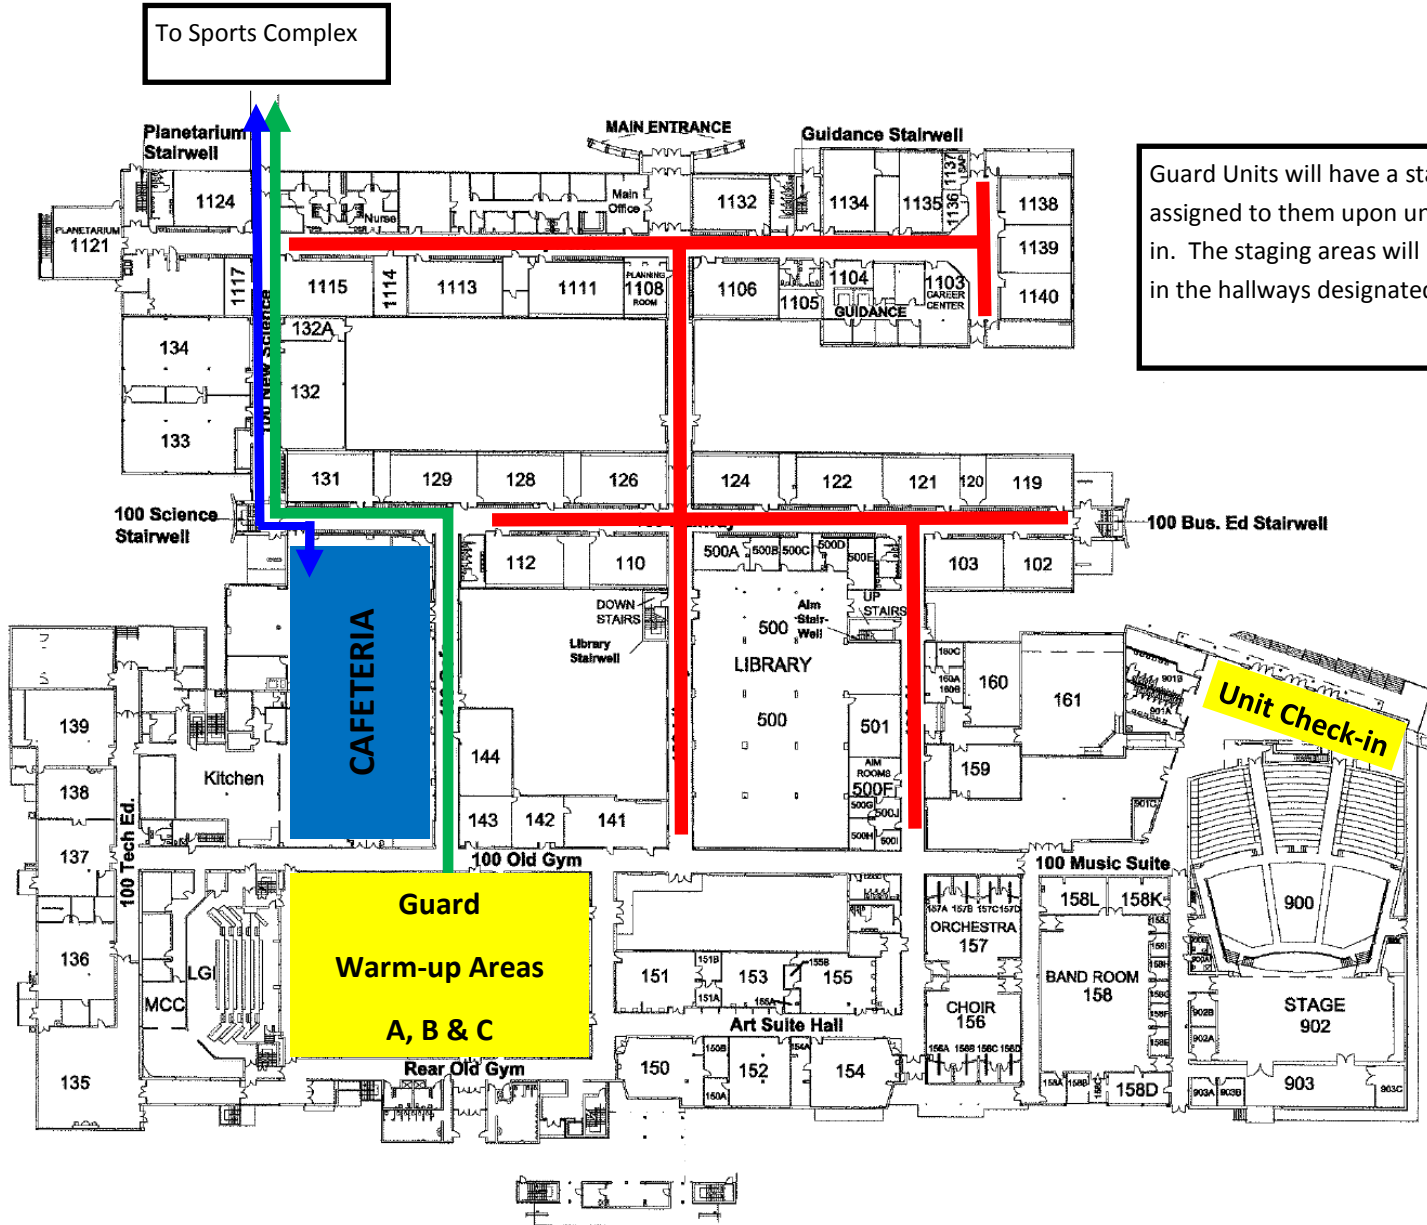

# BUILDING MAP- GUARD

To Sports Complex

Guard Units will have a staging area assigned to them upon unit check-in. The staging areas will be located in the hallways designated in **RED**.