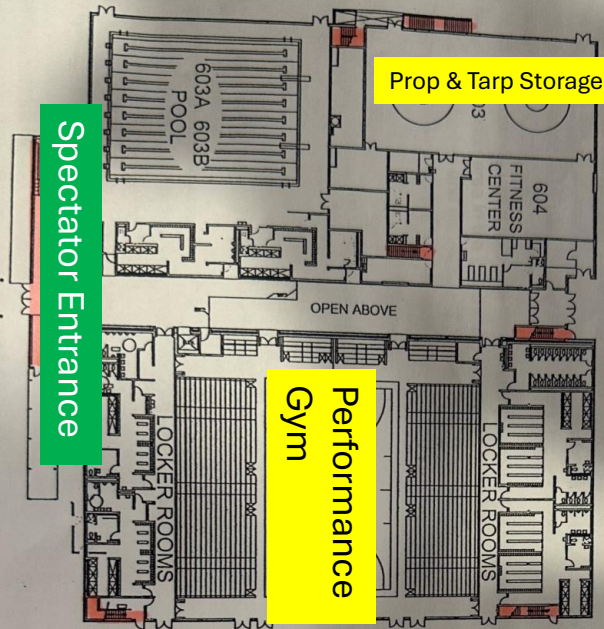

Henry J. Furrie Sports Complex

SECOND FLOOR MAP

Prop & Tarp Storage

Prop & Tarp Drop-Off

Performance Gym

Spectator Entrance

Main building Entrance Here

Critique