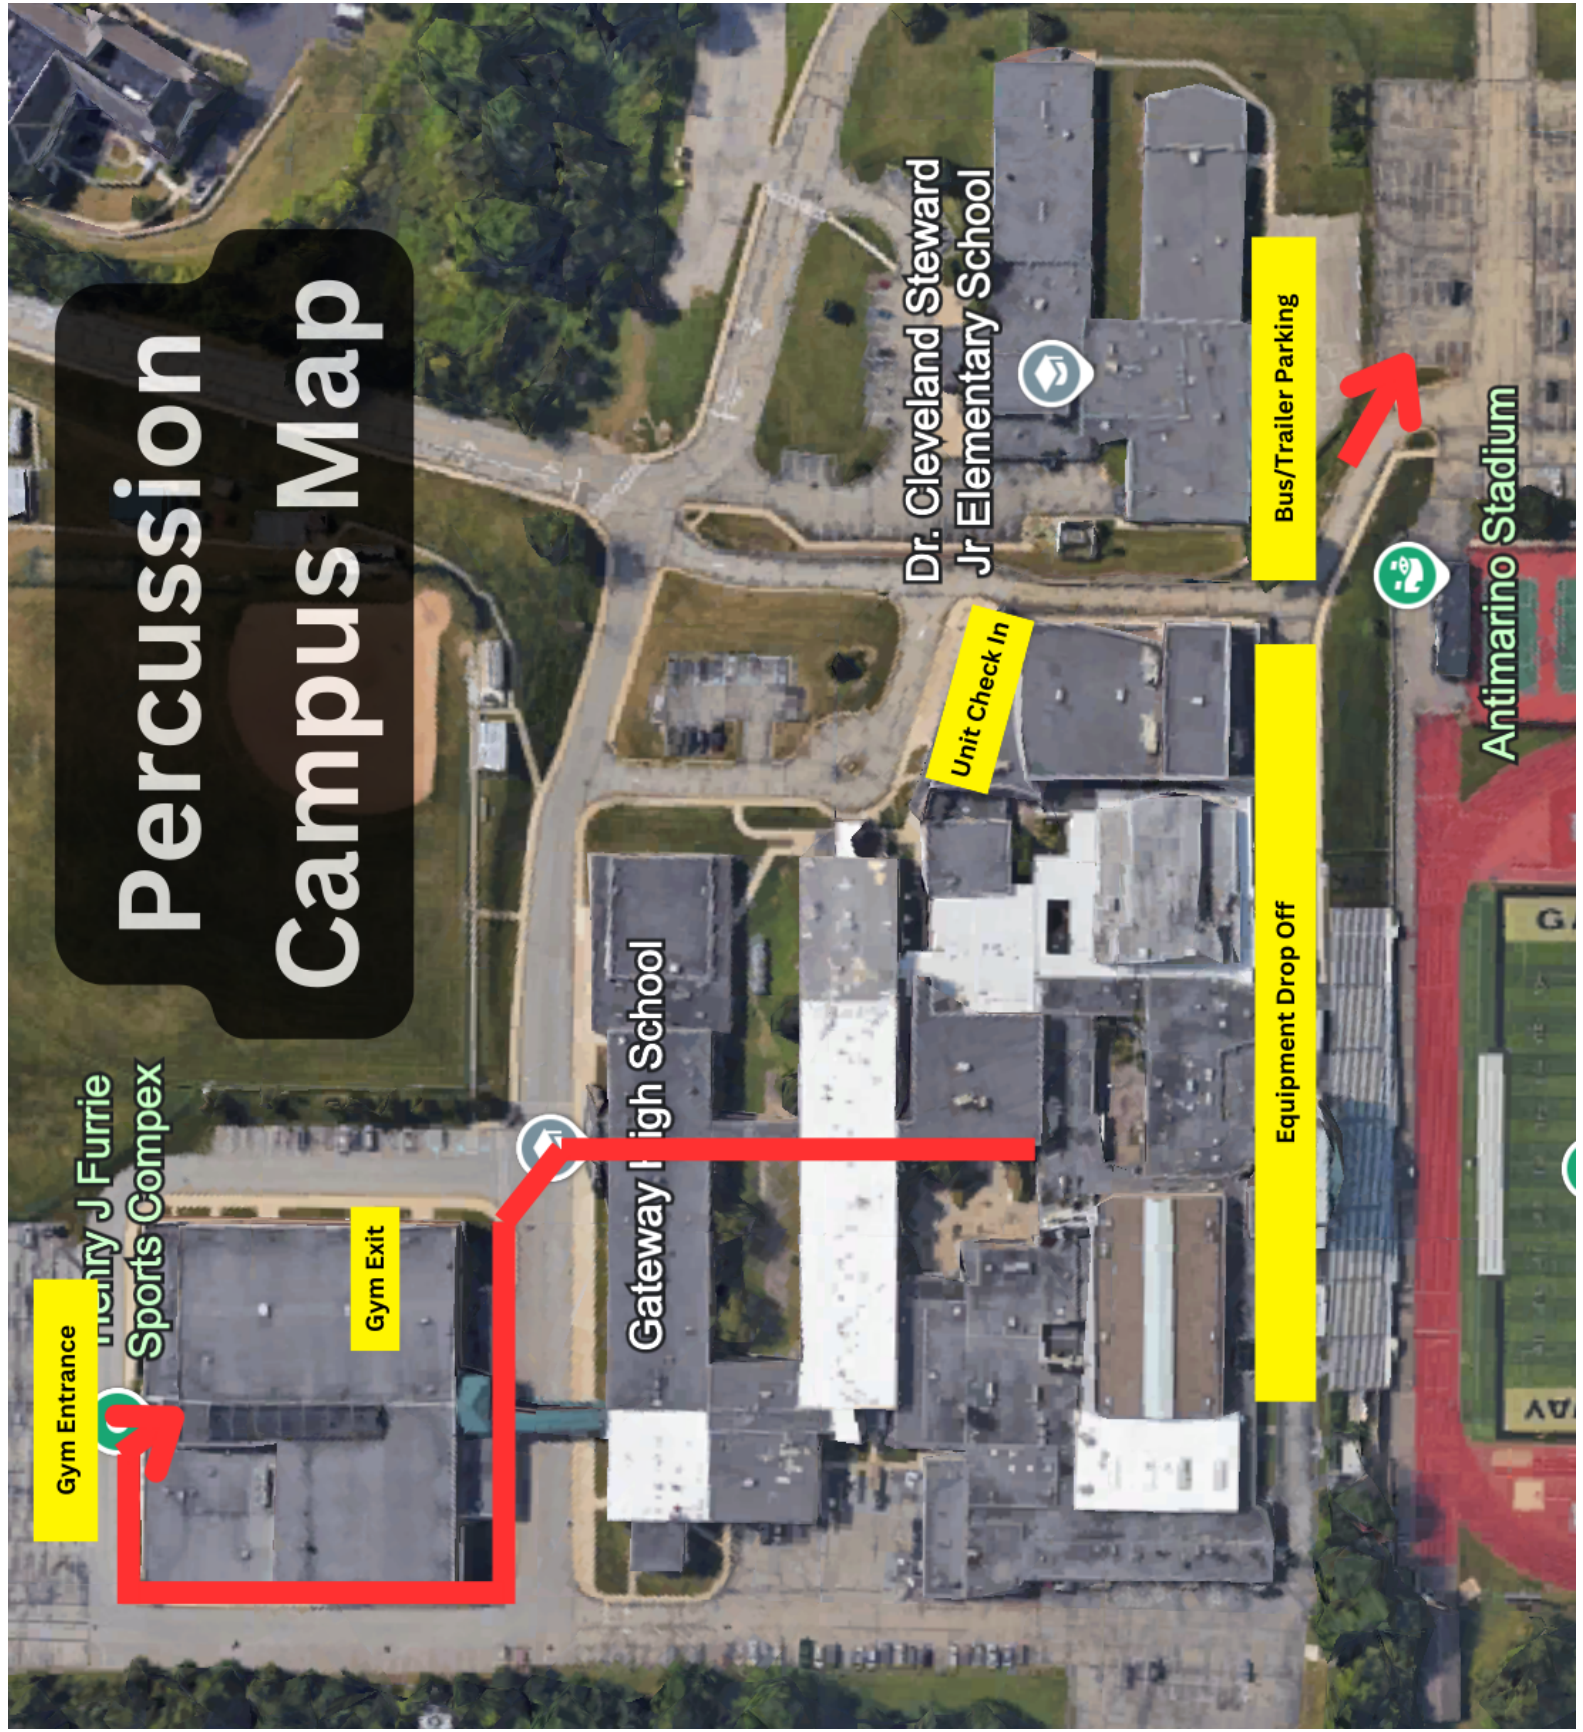

Percussion Campus Map

Gym Entrance
Henry J Furrrie
Sports Complex

Gym Exit

Gateway High School

Unit Check In

Equipment Drop Off

Dr. Cleveland Steward
Jr Elementary School

Bus/Trailer Parking

Antimarino Stadium