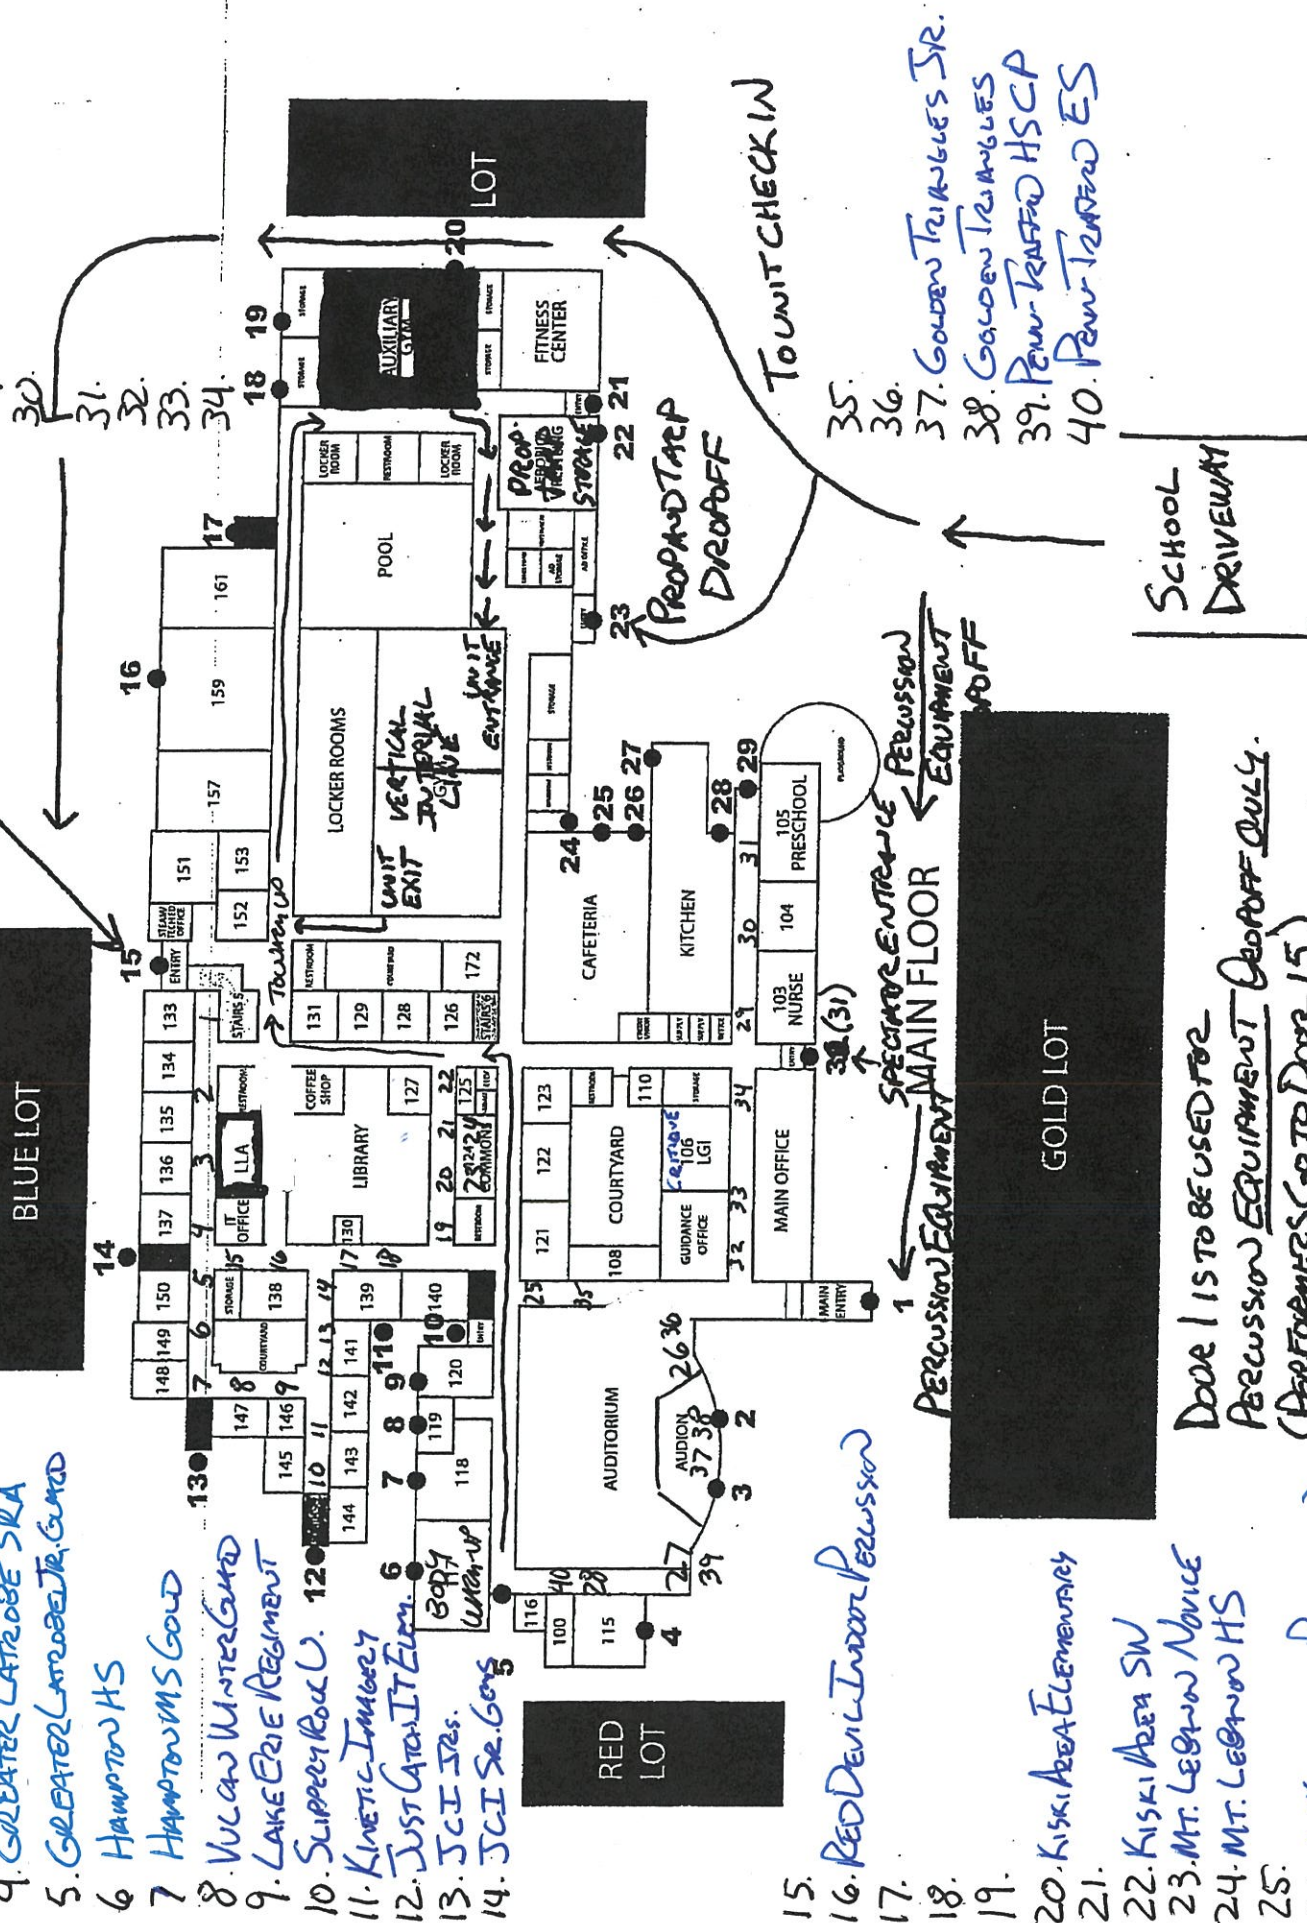

27. Penn-Trafford HS
28. Penn-Trafford MS
29.
30.
31.
32.
33.
34.

Penn-Trafford HS
UNIT CHECK IN

1. MOON ATCEA
2. RED DEVIL INDOOR GUARD
3. RED DEVIL INDOOR GUARD B
4. GREATER LATROBE SRA
5. GREATER LATROBE TR. GUARD
6. HAMPTON HS
7. HAMPTON MS GOLD
8. VULCAN WATER GUARD
9. LAKE ERIE REGIMENT
10. SLIPPER ROCK U.
11. KINETIC ENERGY
12. JUST GATE IT EVERY
13. JCI SRS.
14. JCI Sr. GONGS

35.
36.
37. Golden Triangles Sr.
38. Golden Triangles
39. Penn-Trafford HSCP
40. Penn-Trafford ES

SCHOOL DRIVEWAY

TO UNIT CHECK IN

PROPAGATOR DROP OFF

PERCUSSION EQUIPMENT DROP OFF

SPECIATOR ENTRANCE PERCUSSION EQUIPMENT DROP OFF