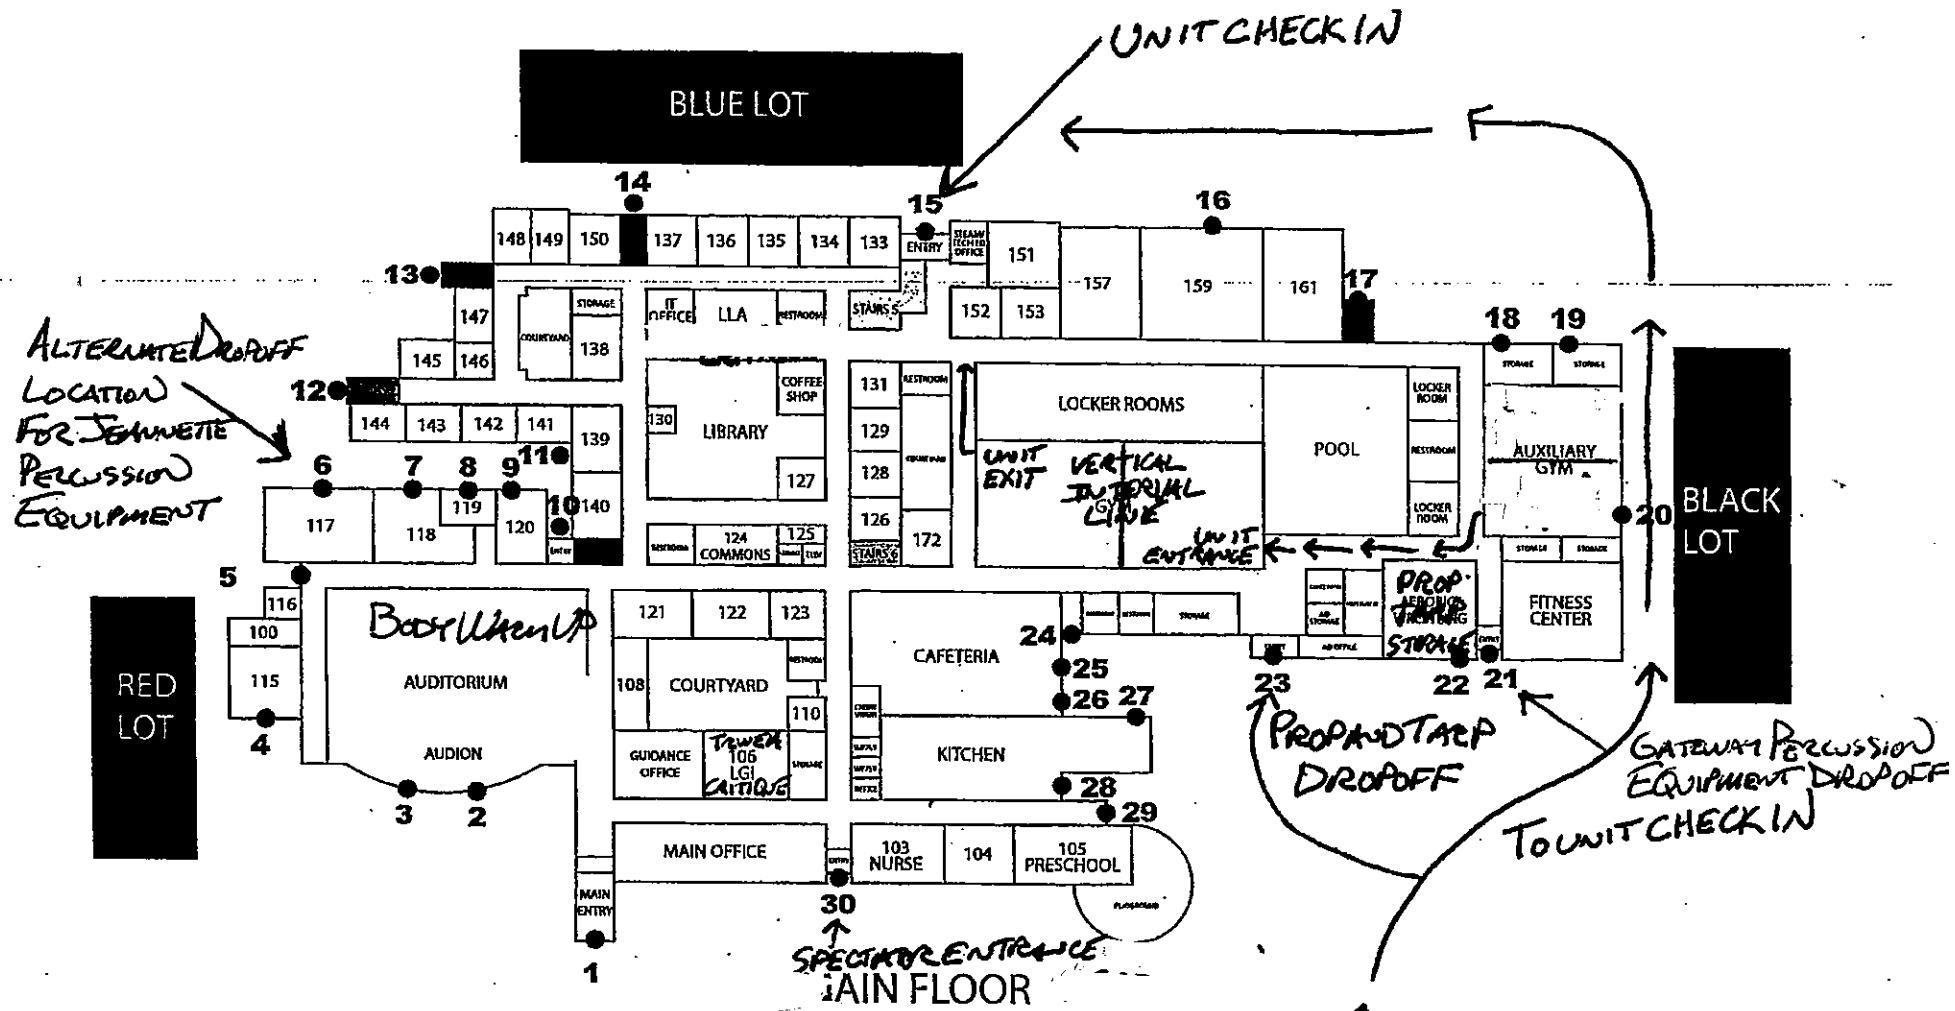

PENN-TRAFFORD HS

DOOR 1 IS TO BE USED FOR JEANNETTE PERCUSSION EQUIPMENT DROP OFF ONLY. (PERFORMERS GO TO DOOR 15)