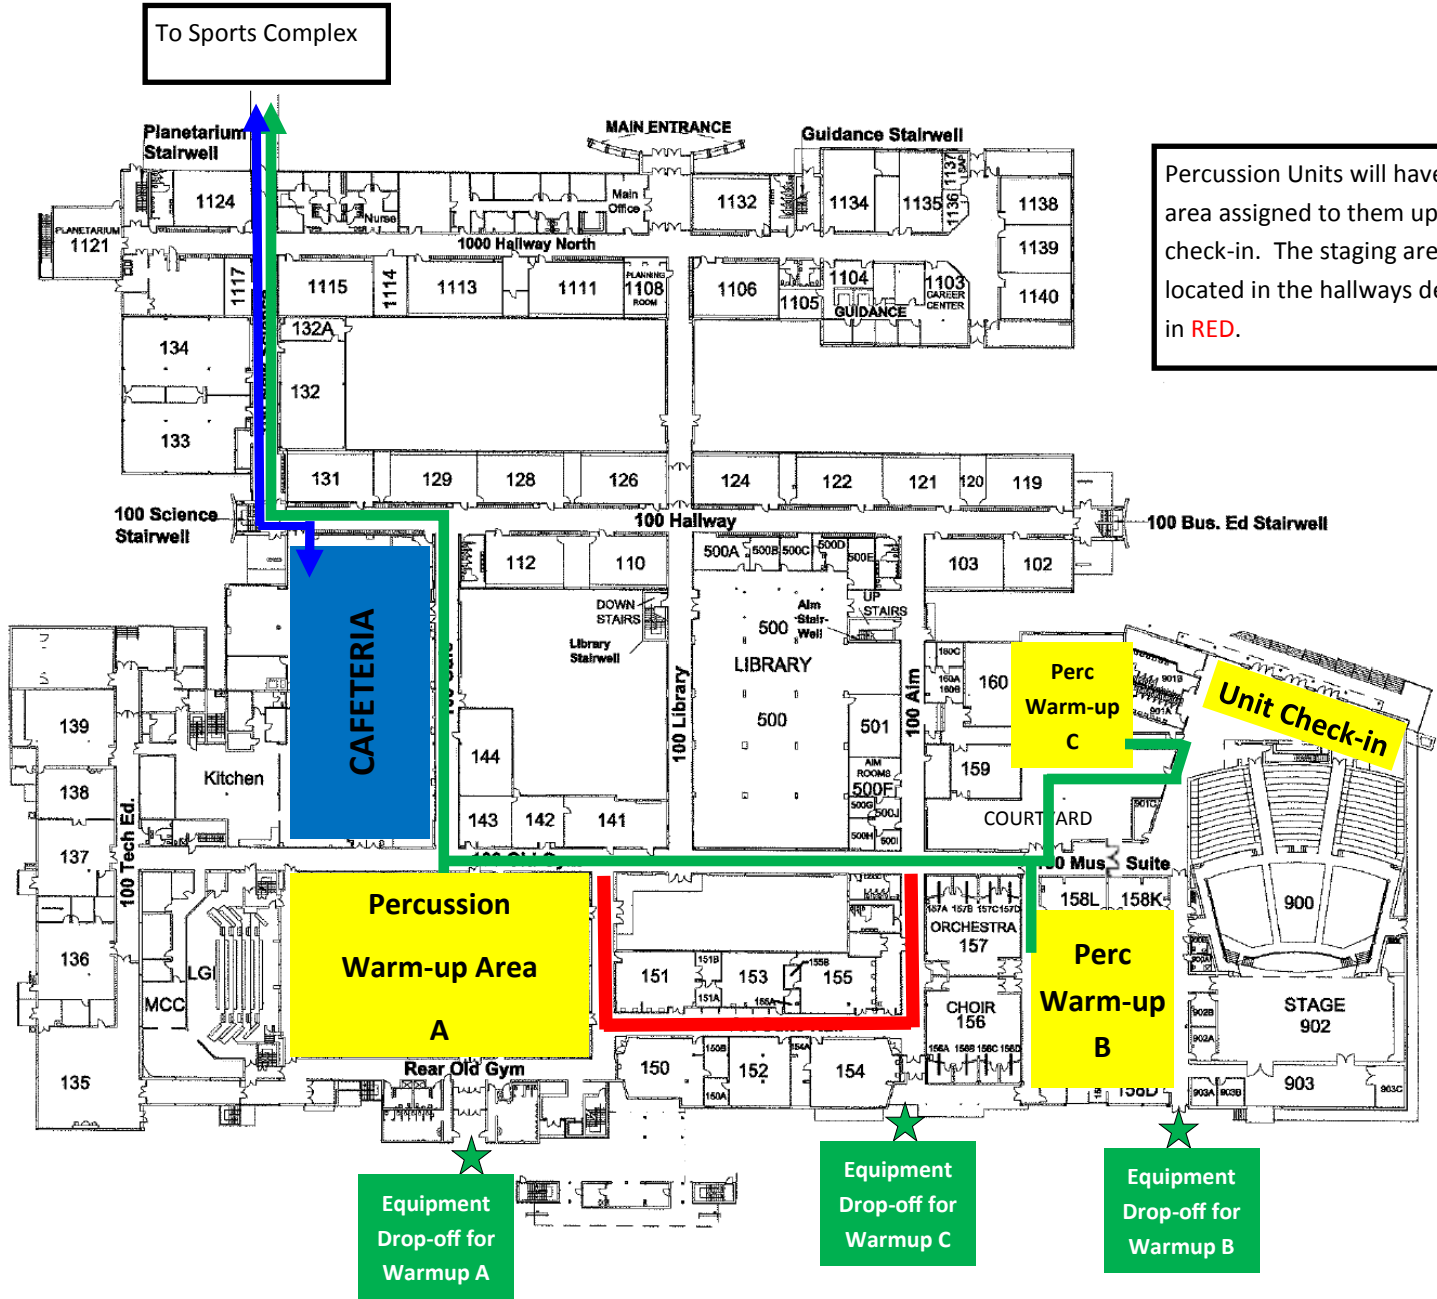

BUILDING MAP- PERCUSSION

Percussion Units will have a staging area assigned to them upon unit check-in. The staging areas will be located in the hallways designated in **RED**.