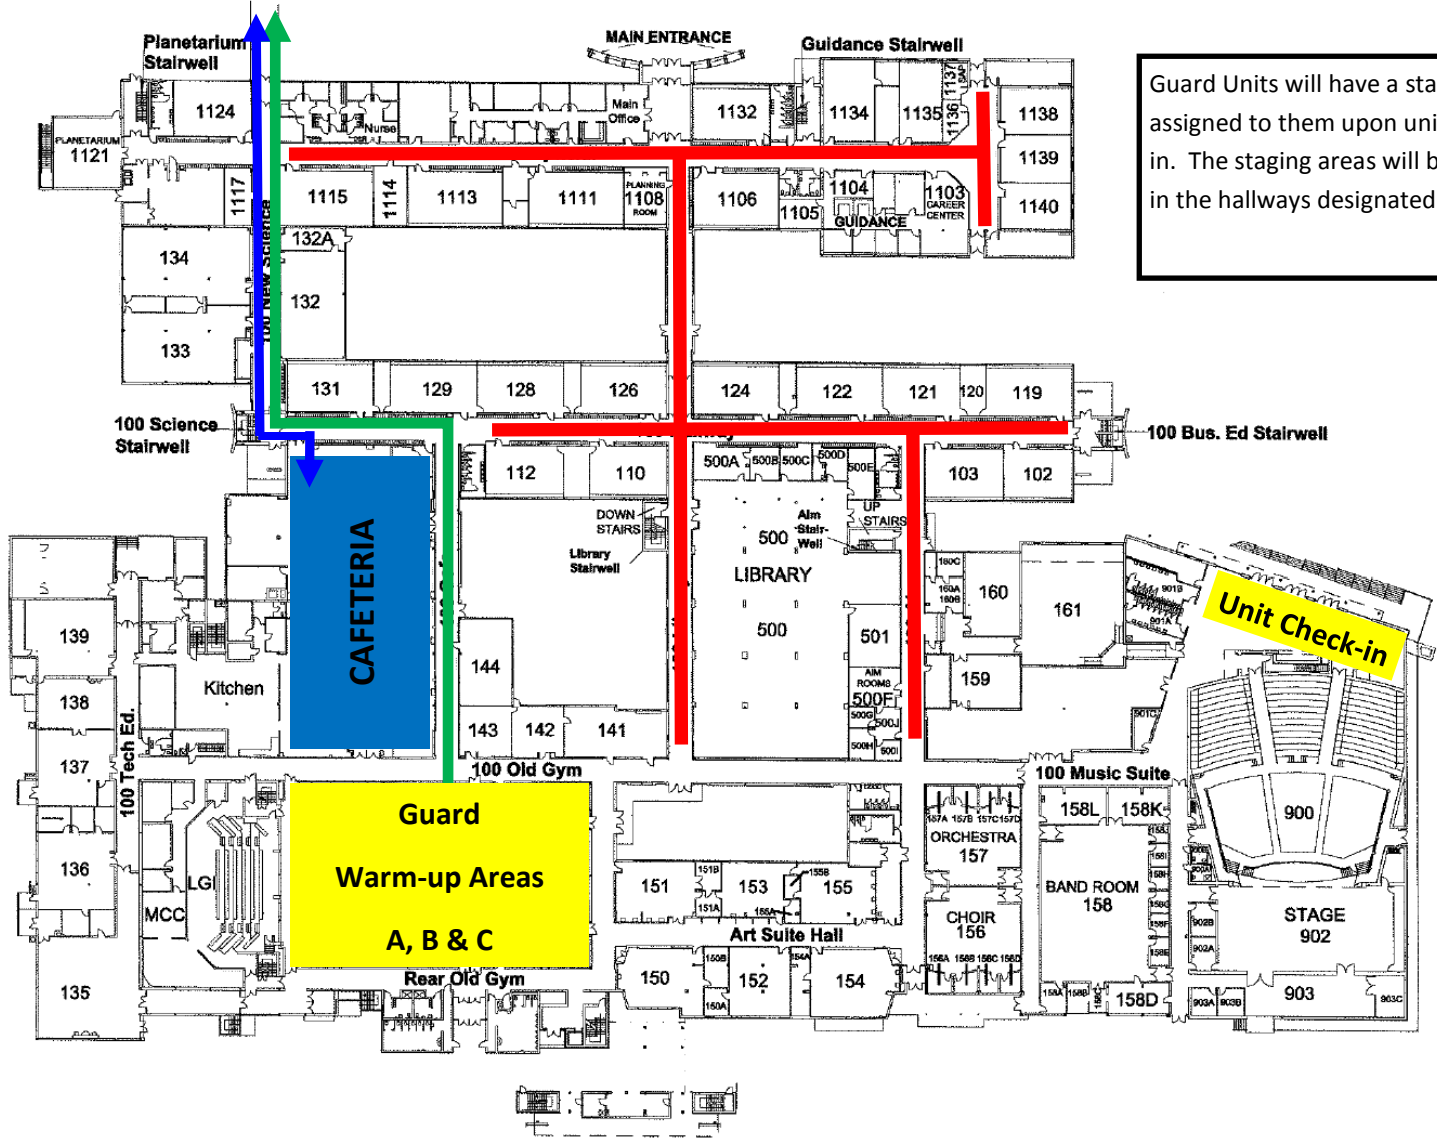

BUILDING MAP- GUARD

To Sports Complex

Guard Units will have a staging area assigned to them upon unit check-in. The staging areas will be located in the hallways designated in **RED**.